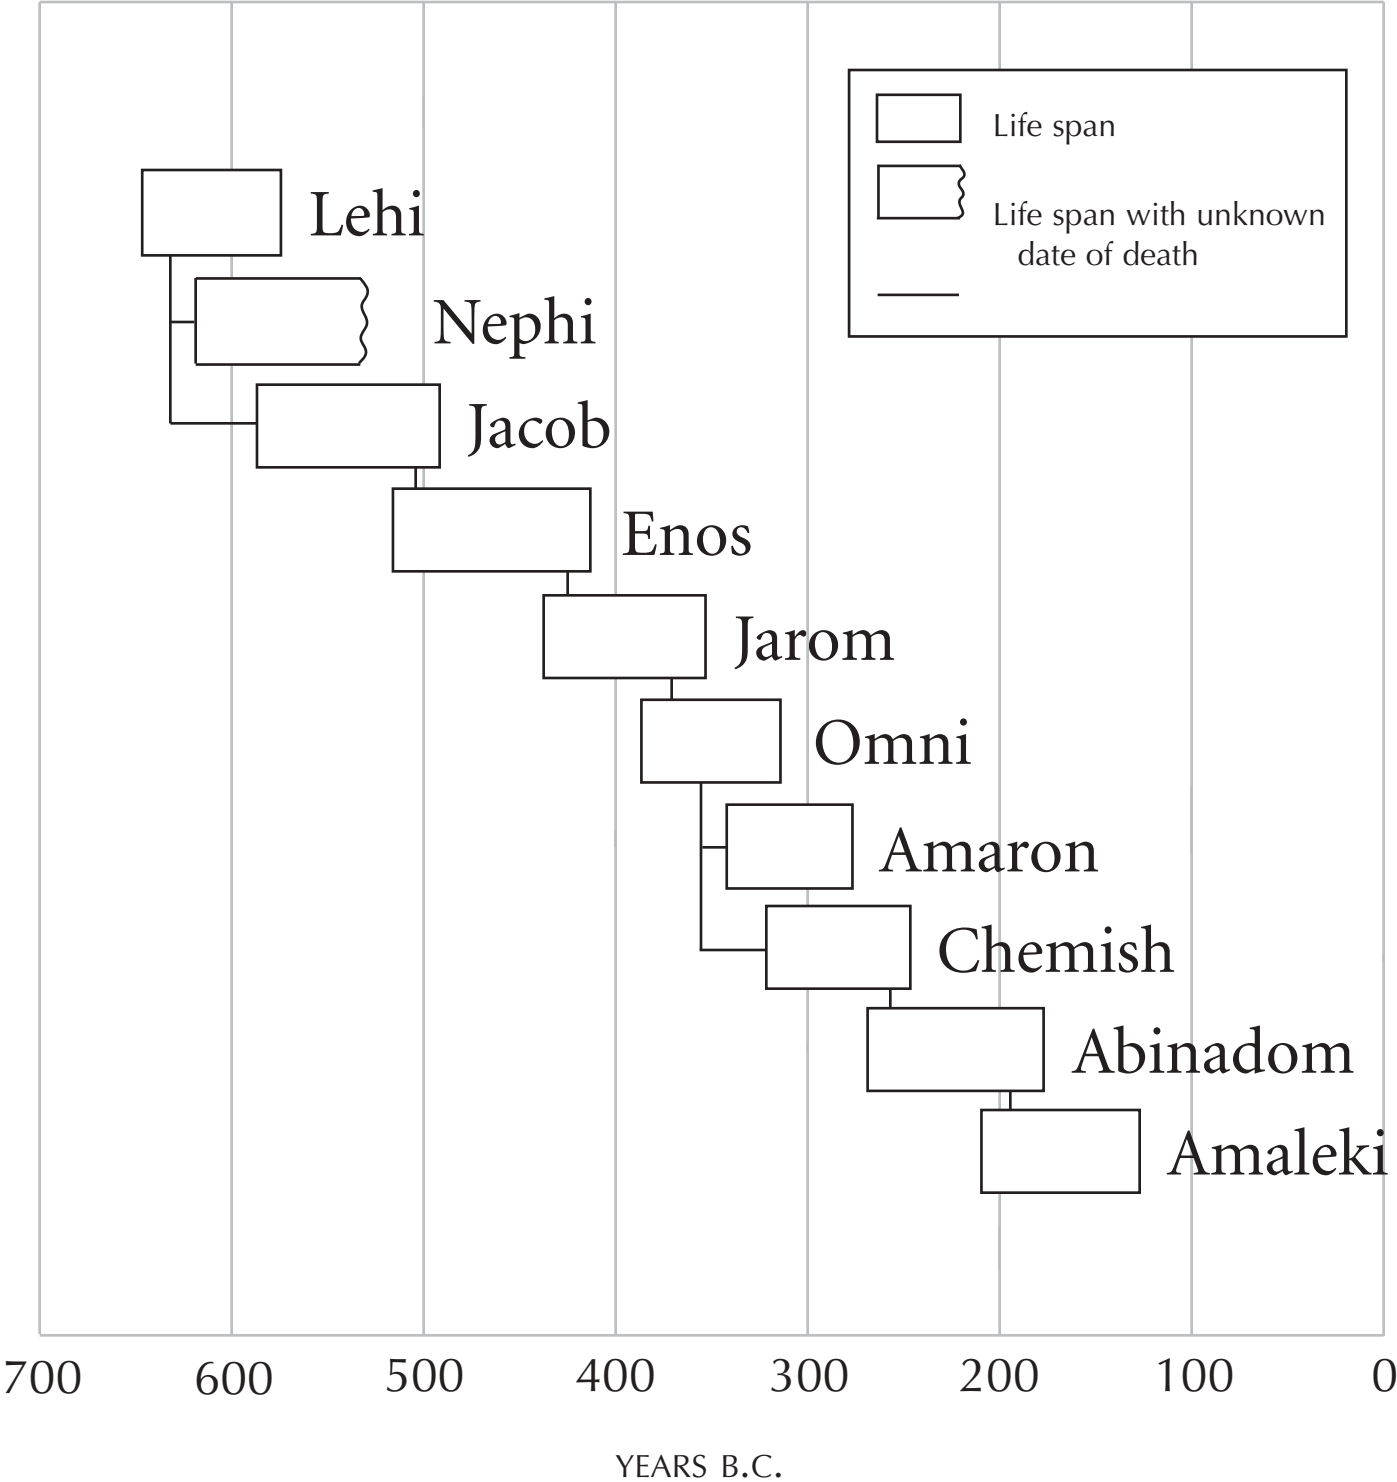

# Life Spans of Lehi's Lineage

## Life Spans of Lehi's Lineage

**Key Scripture** 1 Nephi–Omni

**Explanation** This chart shows the lineage of Lehi and approximate life spans of him and his descendants, from Nephi to Amaleki, who were responsible for keeping the historical and doctrinal records of their people. Each bar on the chart represents an individual record keeper's life. Although the Book of Mormon does not give the date of Nephi's death, it makes good sense to assume that he was approximately seventy-five years old when he died.

**Source** John W. Welch, "Longevity of Book of Mormon People and the 'Age of Man,'" *Journal of Collegium Aesculapium* 3 (1985): 34–45.